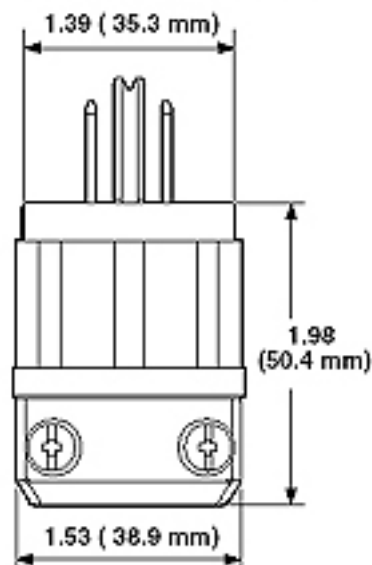

5466-C

Description

20 Amp, 250 Volt, NEMA 6-20P, 2P, 3W, Plug, Straight Blade, Industrial Grade, Grounding, - Black-White

Product Features

Grounding: Grounding

Amperage: 20 Amp

Voltage: 250 Volt

NEMA: 6-20P

Pole: 2

Wire: 3

Cord Range: .245 - .700

Wire Gauge: 18-10 AWG

Blades/Contacts: Solid Brass

Body Material: Super Tough Nylon

Assembly Screws: Steel, Zinc Plated

Color: Black-White

Standards and Certifications: UL/CSA

Warranty: Lifetime Warranty

Color: Black-White

NEMA: 6-20P

Dimensional Diagram