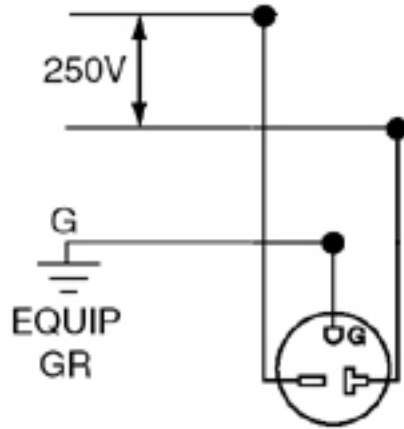

Wiring Diagram

6-20R

SPECIFICATION SUBMITTAL

JOB NAME: ____	CATALOG NUMBERS: ____	____
JOB NUMBER: ____	____	____

Leviton Manufacturing Co., Inc.

201 North Service Road, Melville, NY 11747

Telephone: 1-800-323-8920 · FAX: 1-800-832-9538 · Tech Line (8:30AM-7:30PM E.S.T. Monday-Friday): 1-800-824-3005

Leviton Manufacturing of Canada, Ltd.

165 Hymus Boulevard, Pointe Claire, Quebec H9R 1E9 · Telephone: 1-800-469-7890 · FAX: 1-800-824-3005 · www.leviton.com/canada

Leviton S. de R.L. de C.V.

Lago Tana 43, Mexico DF, Mexico CP 11290 · Tel.: (+52)55-5082-1040 · FAX: (+52)5386-1797 · www.leviton.com.mx

Visit our Website at: www.leviton.com

© 2007-2009 Leviton Manufacturing Co., Inc. All rights reserved. Subject to change without notice.

Leviton has a global presence.

If you would like to know where your local Leviton office is located please go to:
www.leviton.com/international/contacts/