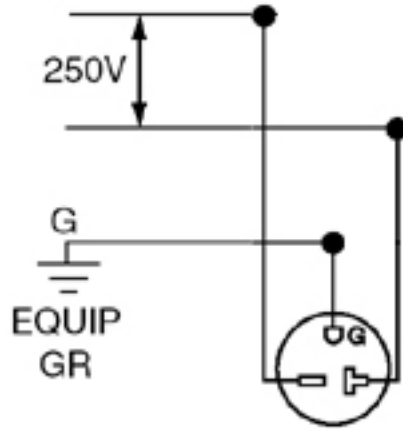

Color: Black-White

NEMA: 6-20R

5469-C

Description

20 Amp, 250 Volt, NEMA 6-20R, 2P, 3W, Connector, Straight Blade, Industrial Grade, Grounding, - Black-White

Product Features

Grounding: Grounding

Amperage: 20 Amp

Voltage: 250 Volt

NEMA: 6-20R

Pole: 2

Wire: 3

Cord Range: .245 - .700

Wire Gauge: 18-10 AWG

Blades/Contacts: Solid Brass

Body Material: Super Tough Nylon

Assembly Screws: Steel, Zinc Plated

Color: Black-White

Standards and Certifications: UL/CSA

Warranty: Lifetime Warranty

Dimensional Diagram

Wiring Diagram

6-20R

SPECIFICATION SUBMITTAL