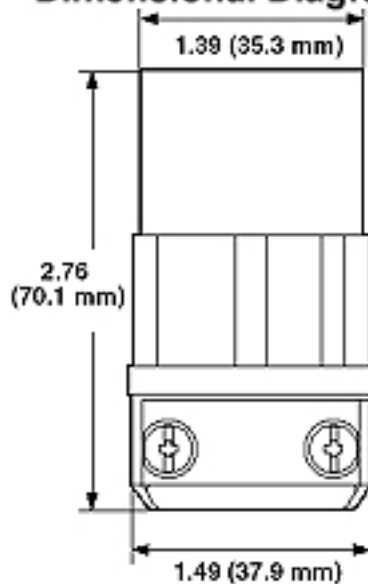

Dimensional Diagram