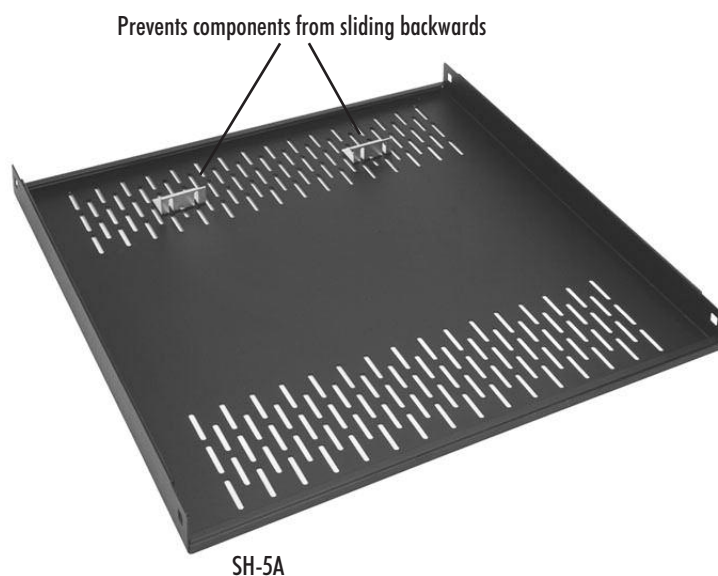

Middle Atlantic Products

middleatlantic.com

SH Series Zero Rackspace Shelves

Zero Space Rackshelves provide sturdy, secure support while providing maximum useable shelf area

Features

- Mounts to sides of rackrail for maximum useable shelf area and optional wood screws for additional security
- Compatible with AXS, Slim 5, SRSR or WR racks, depending on model
- Shelves mount at four points for sturdy, secure mounting
- Up to 250 lb. weight capacity, depending on model
- Brackets included to prevent components from sliding backwards
- Durable flat black powder coat finish

Architects' and Engineers' Specifications

SH Series Zero Rackspace Shelf shall be Middle Atlantic Products model # SH-___ (refer to chart). Shelf shall fit Middle Atlantic Products ___ Series rack (refer to chart). Shelf shall mount to the mounting holes on the sides of the enclosure rackrail. Shelf shall be installed at four mounting locations using the included hardware. Shelf shall feature a ___ lb. weight capacity (refer to chart) with a ___" useable depth (refer to chart). Shelf shall be constructed of 16-gauge steel and shall be finished in a durable, flat black powder coat. Shelf shall include two brackets for securing component. Zero rackspace be RoHS EU Directive 2002 / 95 / EC compliant. Zero rackspace shelf shall be warranted to be free from defects in material or workmanship under normal use and conditions for the lifetime of the product.