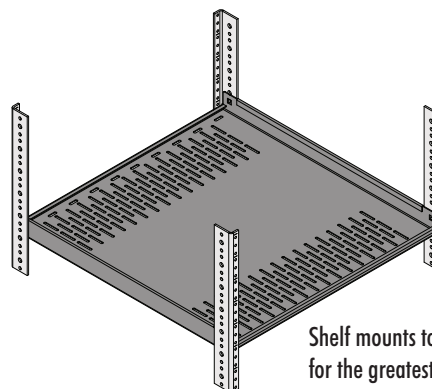

Middle Atlantic Products

middleatlantic.com

SH Series Zero Rackspace Shelves

Zero Space Rackshelves provide sturdy, secure support while providing maximum useable shelf area

Features

- Mounts to sides of rackrail for maximum useable shelf area and optional wood screws for additional security
- Compatible with AXS, Slim 5, SRSR or WR racks, depending on model
- Shelves mount at four points for sturdy, secure mounting
- Up to 250 lb. weight capacity, depending on model
- Brackets included to prevent components from sliding backwards
- Durable flat black powder coat finish

Architects' and Engineers' Specifications

SH Series Zero Rackspace Shelf shall be Middle Atlantic Products model # SH-___ (refer to chart). Shelf shall fit Middle Atlantic Products ___ Series rack (refer to chart). Shelf shall mount to the mounting holes on the sides of the enclosure rackrail. Shelf shall be installed at four mounting locations using the included hardware. Shelf shall feature a ___ lb. weight capacity (refer to chart) with a ___" useable depth (refer to chart). Shelf shall be constructed of 16-gauge steel and shall be finished in a durable, flat black powder coat. Shelf shall include two brackets for securing component. Zero rackspace be RoHS EU Directive 2002 / 95 / EC compliant. Zero rackspace shelf shall be warranted to be free from defects in material or workmanship under normal use and conditions for the lifetime of the product.