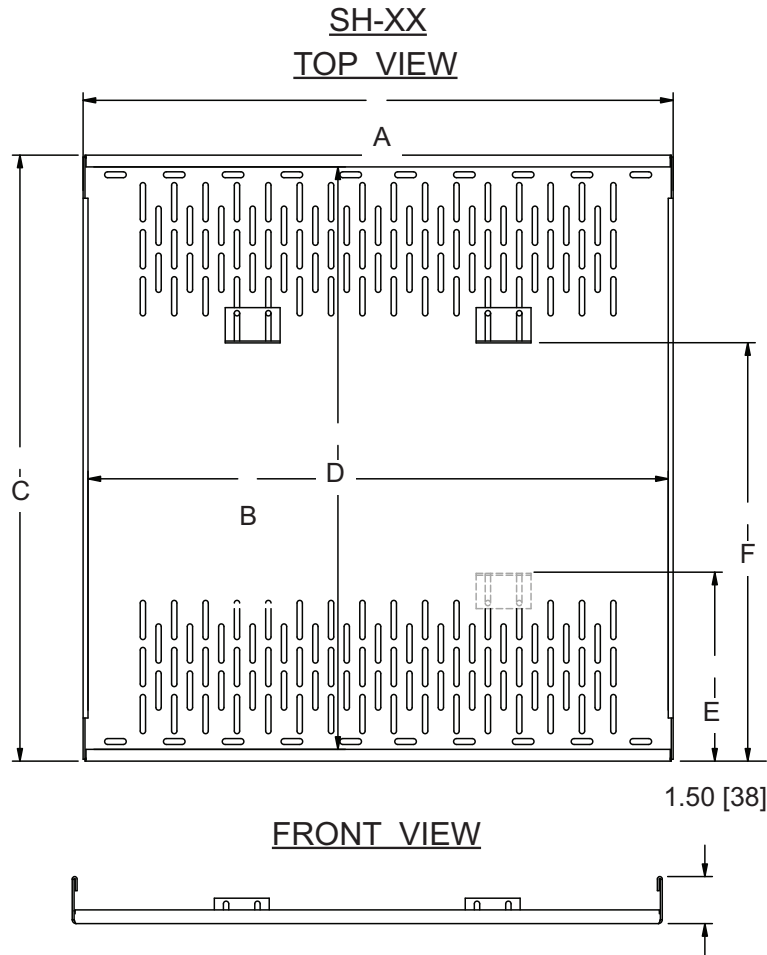

Architects' and Engineers' Specifications

SH Series Zero Rackspace Shelf shall be Middle Atlantic Products model # SH-___ (refer to chart). Shelf shall fit Middle Atlantic Products ___ Series rack (refer to chart). Shelf shall mount to the mounting holes on the sides of the enclosure rackrail. Shelf shall be installed at four mounting locations using the included hardware. Shelf shall feature a ___ lb. weight capacity (refer to chart) with a ___" useable depth (refer to chart). Shelf shall be constructed of 16-gauge steel and shall be finished in a durable, flat black powder coat. Shelf shall include two brackets for securing component. Zero rackspace be RoHS EU Directive 2002 / 95 / EC compliant. Zero rackspace shelf shall be warranted to be free from defects in material or workmanship under normal use and conditions for the lifetime of the product.

Dimensions

Part #	A Overall Width	B Useable Width	C Overall Depth	D Useable Depth	E Clamping Distance from Front of Shelf	F Clamping Distance from Front of Shelf
SH-5A	18.81 [478]	18.50 [470]	19.32 [491]	18.57 [472]	0.00 [0] - 5.50 [140]	13.00 [330] - 18.50 [470]
SH-5A-26	18.81 [478]	18.50 [470]	25.32 [643]	24.57 [624]	0.00 [0] - 5.50 [140]	19.00 [483] - 24.50 [622]
SH-SRSR	18.75 [476]	18.44 [468]	16.25 [413]	15.50 [394]	0.00 [0] - 5.50 [140]	10.00 [254] - 15.50 [394]
SH-WR	19.02 [483]	18.71 [475]	23.5 [597]	22.75 [578]	1.875 [48] - 22.125 [562]	
SH-WR-34	19.02 [483]	18.71 [475]	33.5 [851]	32.75 [832]	1.625 [41] - 32.375 [822]	